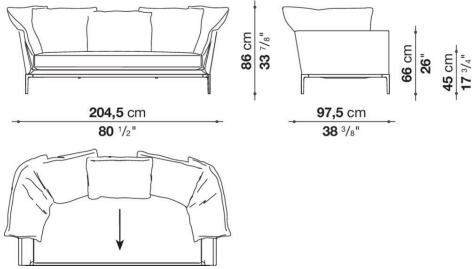

Technical drawings

SA205