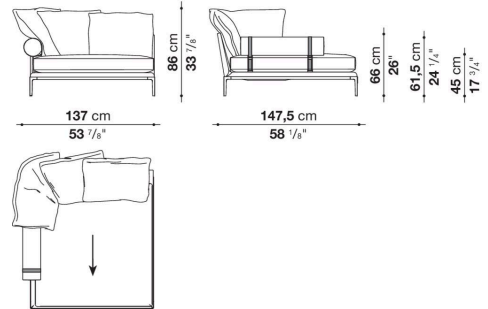

SAR137LS_2N