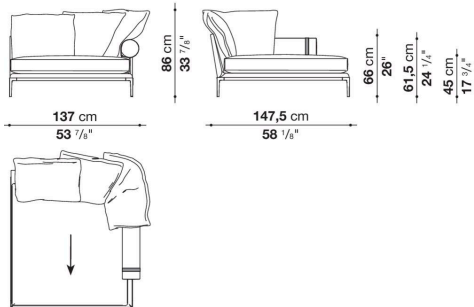

SAR137LD_2N