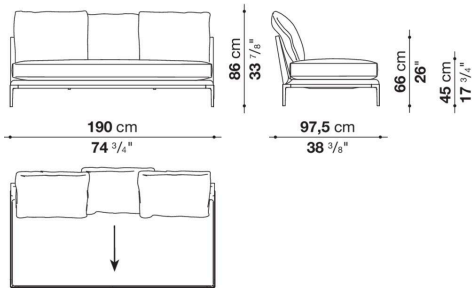

Technical drawings

SA190C