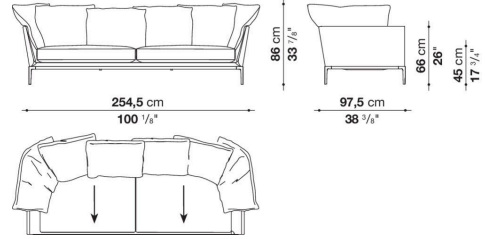

Technical drawings

SA255