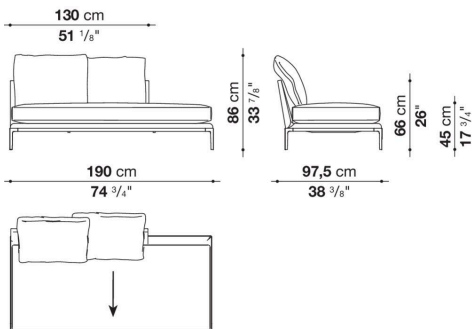

Technical drawings

SA190PS