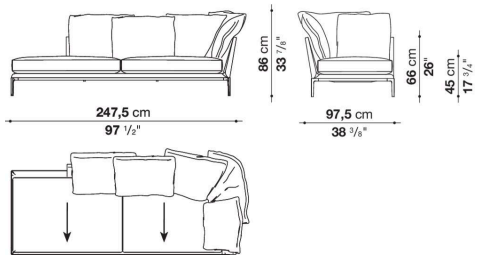

SA248TAD_2