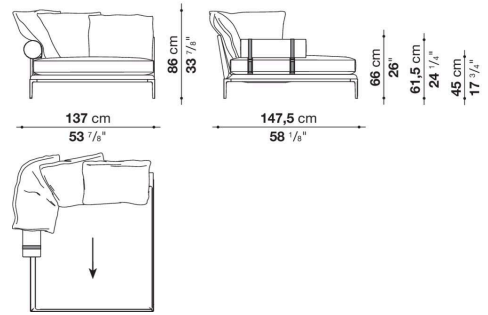

SAR137LS_1N