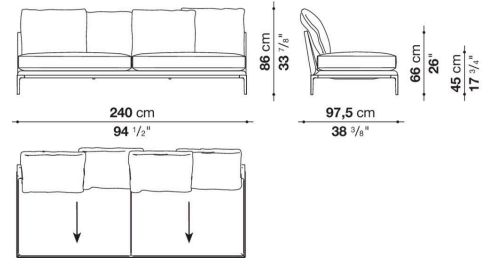

Technical drawings

SA240C