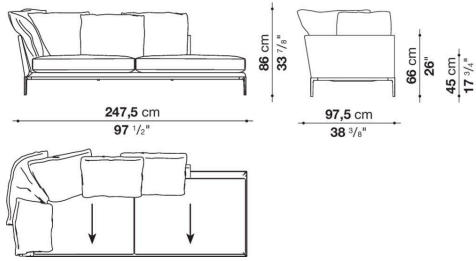

SA248TAS_2