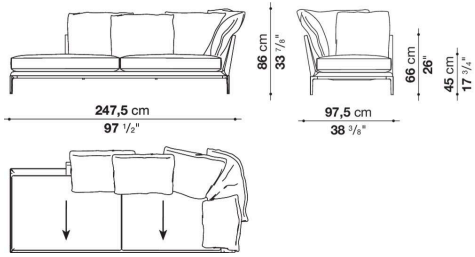

SA248TAD_2