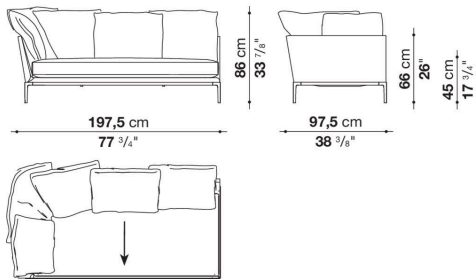

SA198TAS_3