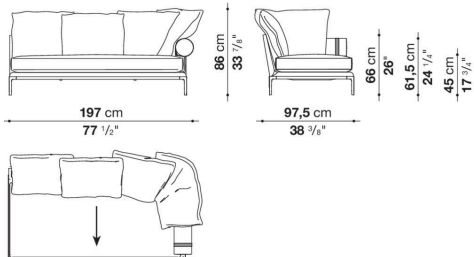

SAR197D_3N