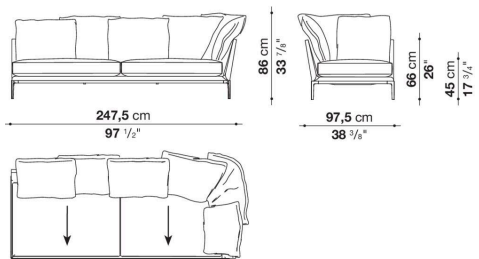

SA248TAD_3