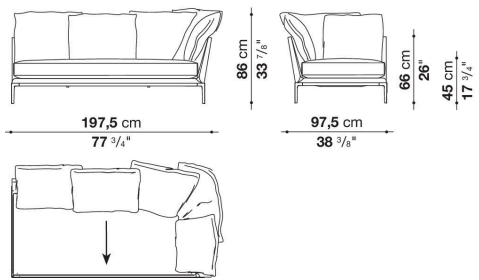

SA198TAD_3