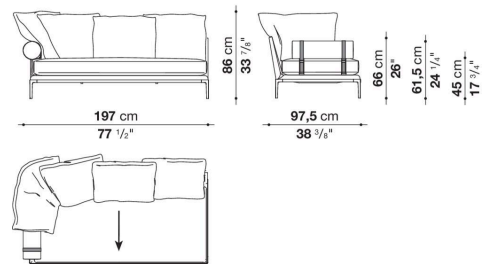

SAR197S_3N