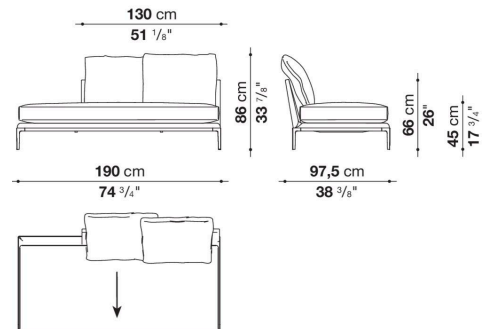

Technical drawings

SA190PD