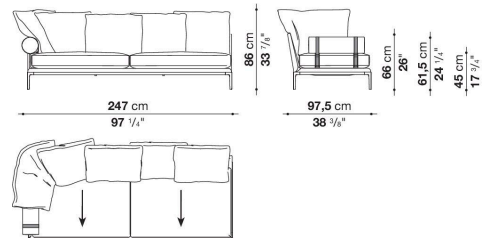

SAR247S_3N