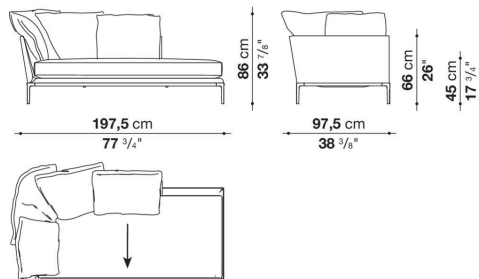

SA198TAS_2