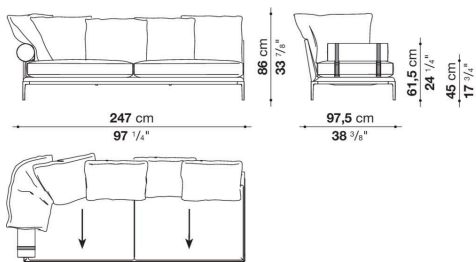

Technical drawings

SAR247S_3