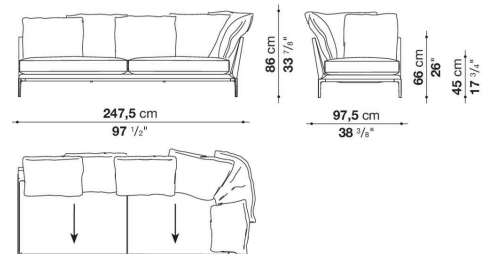

SA248TAD_3