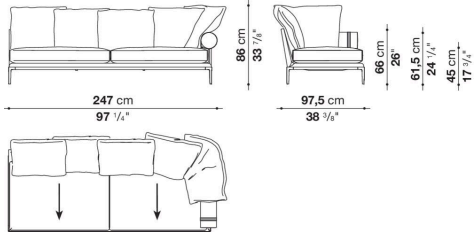

SAR247D_3N