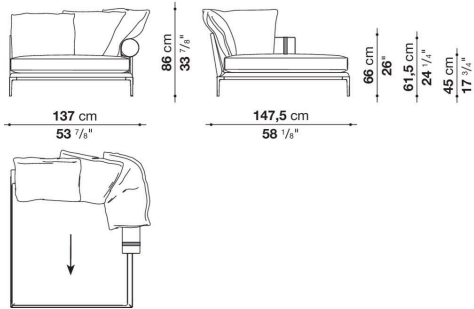

SAR137LD_1N