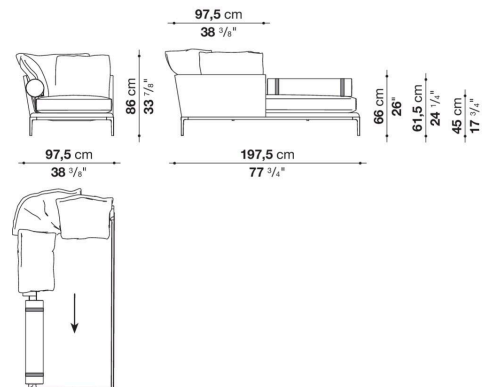

SAR197LS_1N