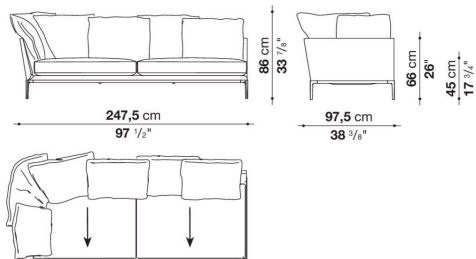

SA248TAS_3