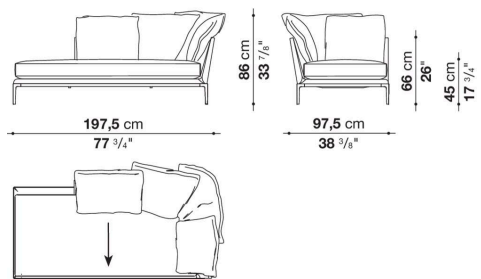

SA198TAD_2