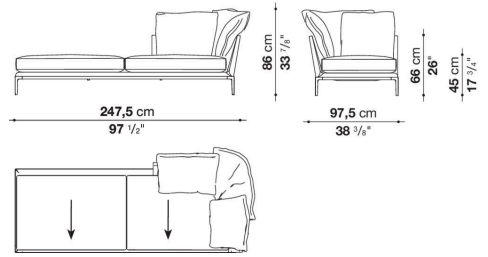

SA248TAD_1