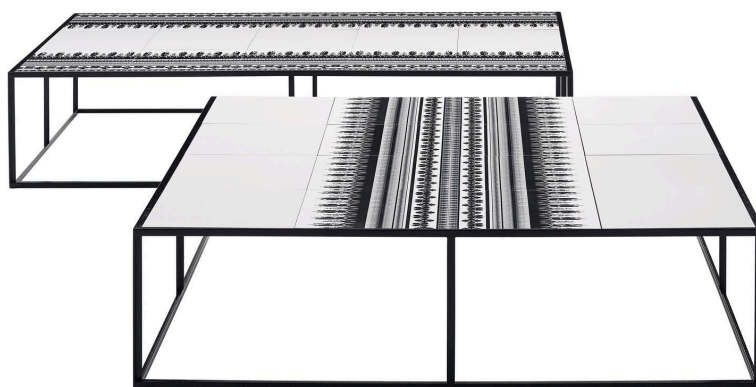

Canasta

TAVOLINI

2007

Patricia Urquiola

Description

The Canasta small tables for outdoor use can be used on their own or to complement the family of seatings of the same name. Realized with minimalist and geometric shapes and available in two sizes, have a powder-painted steel frame and tops in porcelain stoneware featuring refined black and white graphic designs.

Technical information

Frame

steel with polyester powder painting

Top

tiles in porcelain stoneware

Ferrules

thermoplastic material

Technical drawings