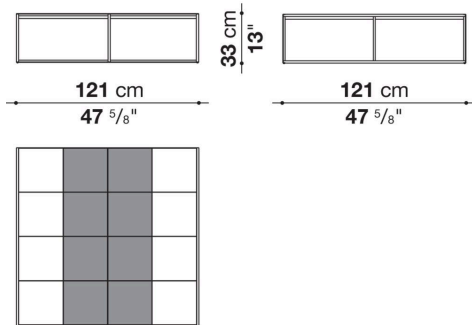

Technical drawings

TCN12