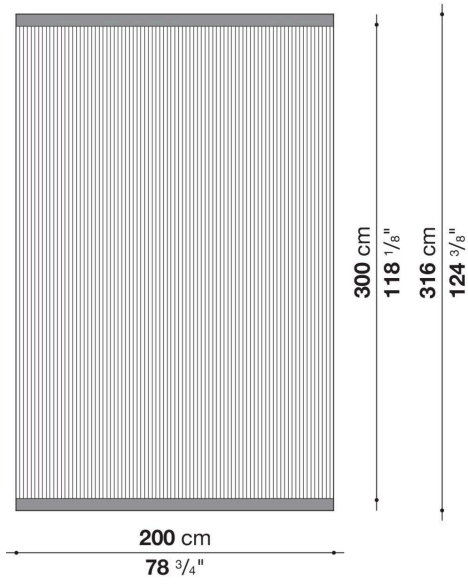

Timo

COMPLEMENTI

2018

Studio Juma

Description

Carpets in 100% wool available in rectangular version in three sizes and three colours, with the possibility of having it also made to measure.

Technical information

Material

100% wool

Technical drawings

TMT2

TMT3

TMT4

TMT