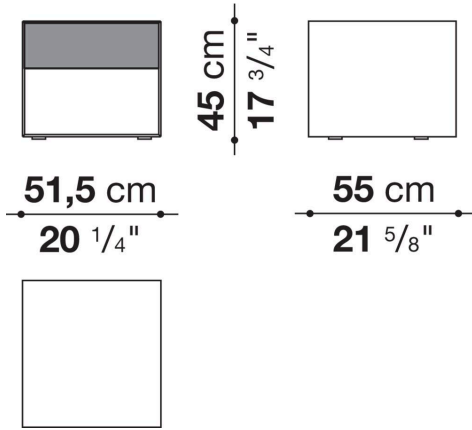

Technical drawings

CD52B