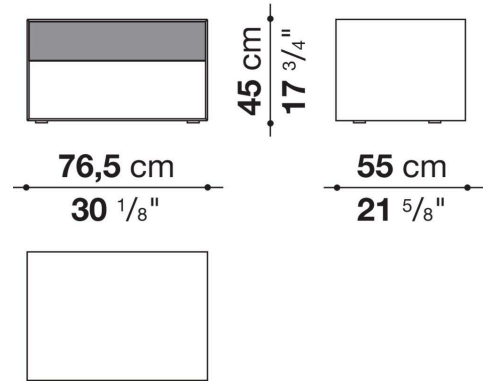

Technical drawings

CD52B

CD77

CD90SX

CD90DX

CD120