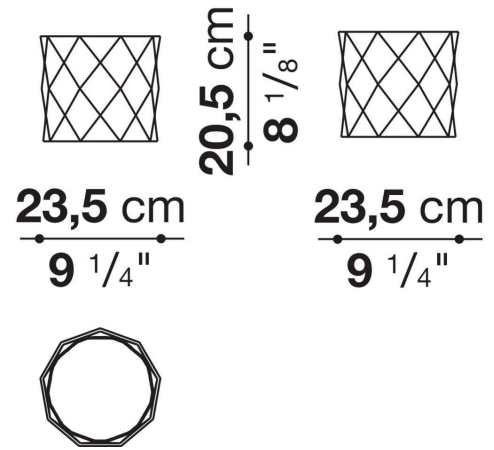

AB20035

AB20036

AB20037