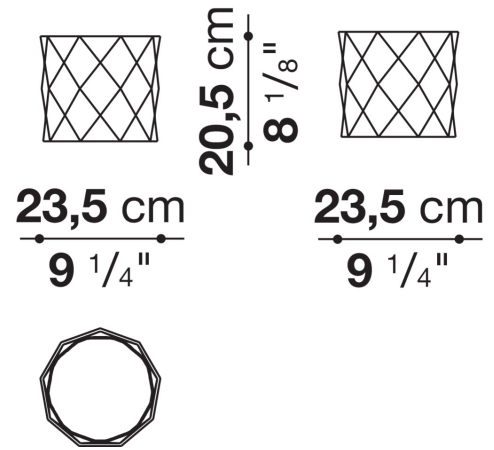

Technical information

Material

enamelled ceramic (internal: glossy - external: matt)

Colour

internal: white - external: white, black, gold foil or silver foil

AB20035

AB20036

AB20037