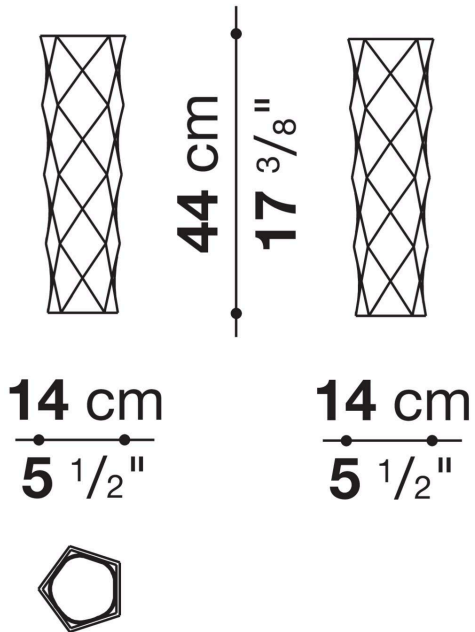

AB20035

AB20036

AB20037