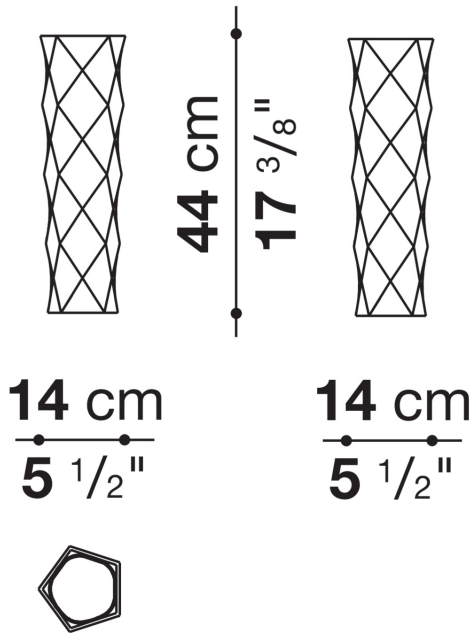

Technical information

Material

enamelled ceramic (internal: glossy - external: matt)

Colour

internal: white - external: white, black, gold foil or silver foil

AB20035

AB20036

AB20037