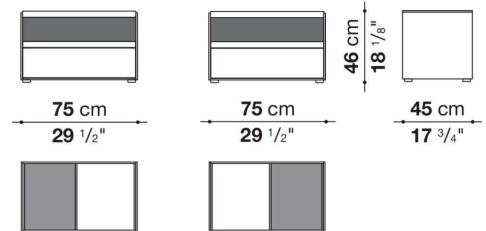

Technical drawings

CSF75A

CSF75AV