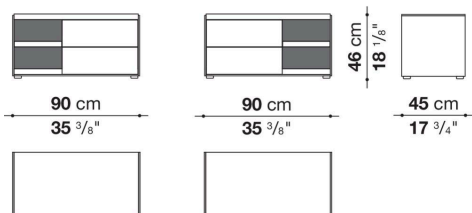

Technical drawings

CSF75A

CSF90