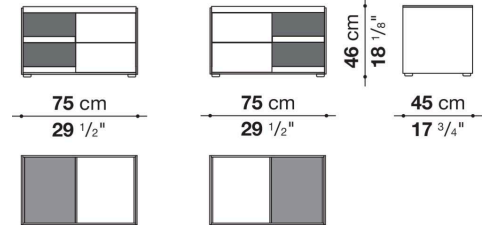

Technical drawings

CSF75V

CSF75A