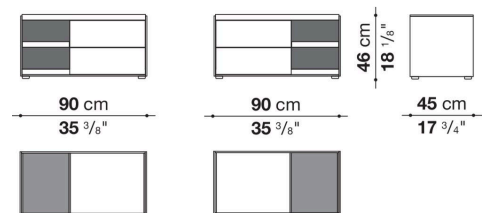

Technical drawings

CSF75A

CSF90V