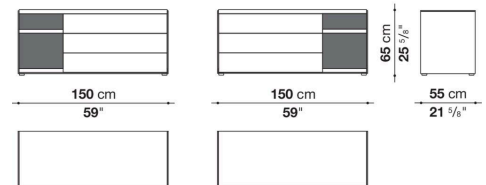

CSF90A

CSF90AV

CSF120A

CSF120AV

CSF120BV

CSF150D