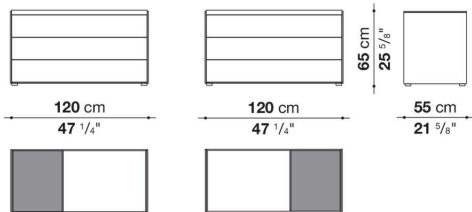

CSF90A

CSF90AV

CSF120A

CSF120AV

CSF120BV

CSF150D