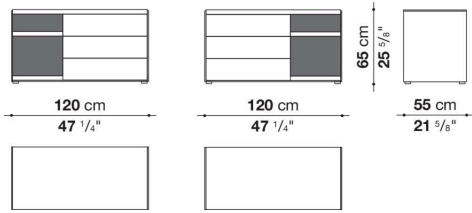

CSF90A

CSF90AV

CSF120A

CSF120AV

CSF120BV

CSF150D