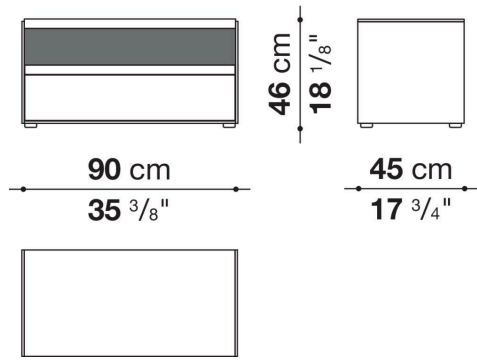

CSF90A

CSF90AV

CSF120A

CSF120AV

CSF120BV

CSF150D