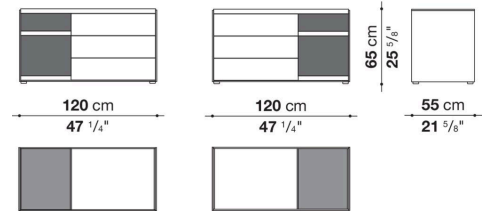

CSF90A

CSF90AV

CSF120A

CSF120AV

CSF120BV

CSF150D