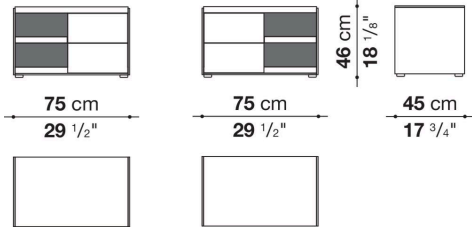

Technical information

Storage unit frame

veneered wood particles panel

Storage unit frame with section and extractable shelf

solid wood, veneered wood particles panel

Section and drawer front

MDF wood fibre panel

Side and baseboard

HPL stratified laminate panel

Drawer frame

panels in MDF wood fibre, bottom in refined wood particles

Adjustable feet

steel and plastic material

Technical drawings

CSF75