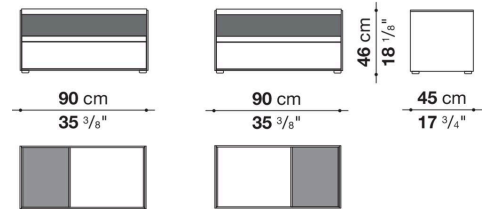

CSF90A

CSF90AV

CSF120A

CSF120AV

CSF120BV

CSF150D