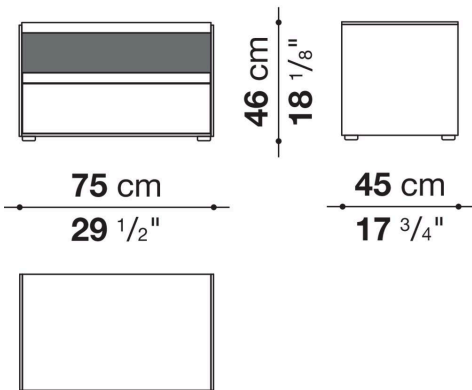

Technical drawings

CSF75A