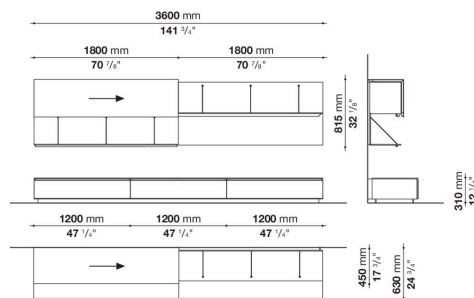

Technical drawings

PB004