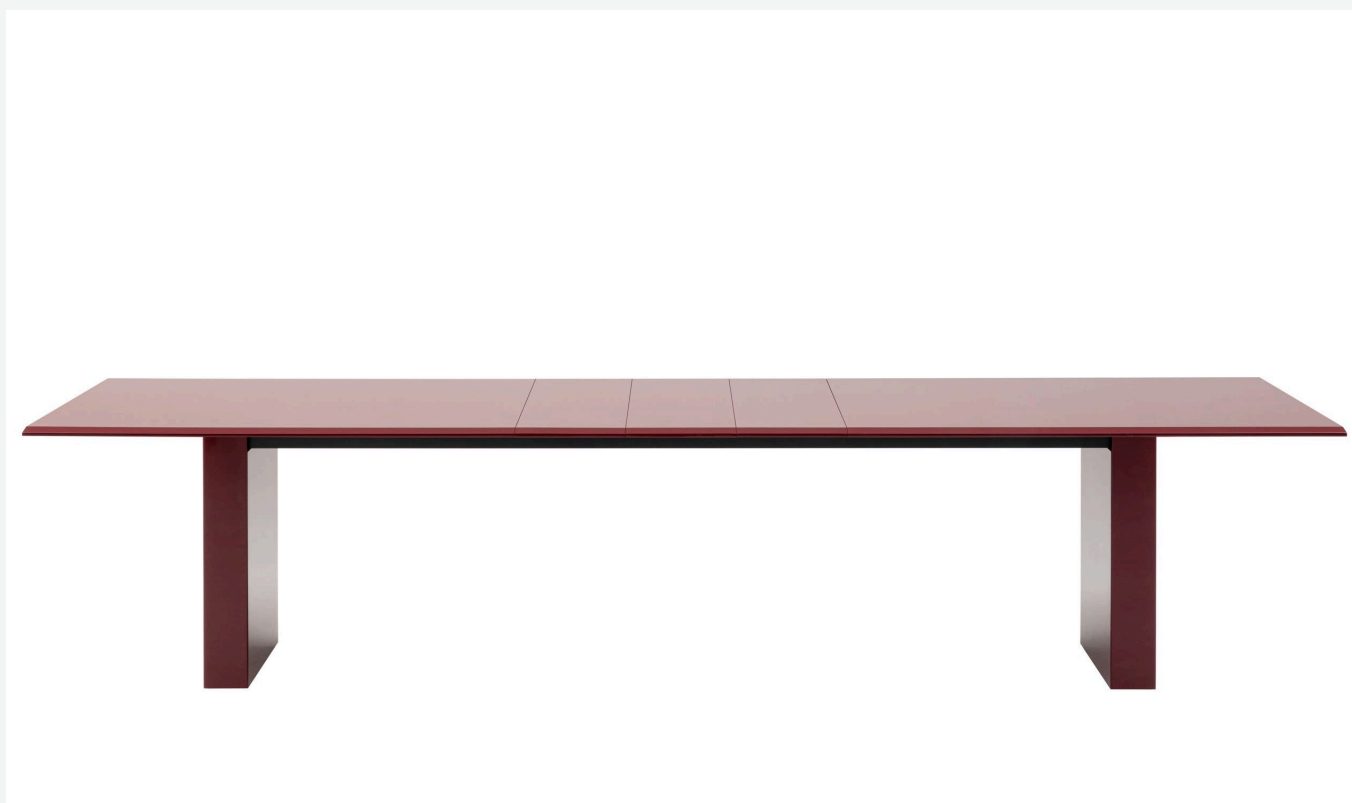

Assiale

TAVOLI

2024

Piero Lissoni

Description

Assiale is a table that stands out for its essential design, strongly distinctive presence and contemporary character. It is offered in two versions: extendable and fixed. Characteristic of the extendable version is the special extension system that allows the size of the table to be enlarged by simply sliding the top. Thanks to this system, the 210 cm top extends up to 294 cm, while the 250 cm top reaches 334 cm, thus adapting to different space and usage requirements. The table in the extendable version is available with a glossy or satin lacquered finish in all the colours of the B&B Italia's collection. The table in the fixed version, in two sizes with a 250 cm and 294 cm top, is made of Levanto red marble that gives it a monumental appearance while maintaining the essentiality of the design.

Technical information

Top

wood fibre or marble (glossy polyester finish) supported by steel sheet

Legs

wood fibre or wood covered in marble (glossy polyester finish)

Frame

aluminium

Ferrules