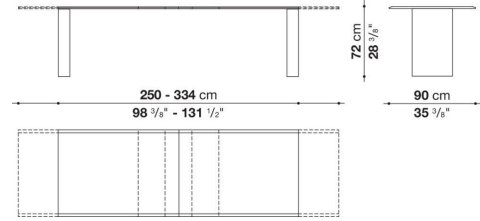

Technical drawings

TSE250A