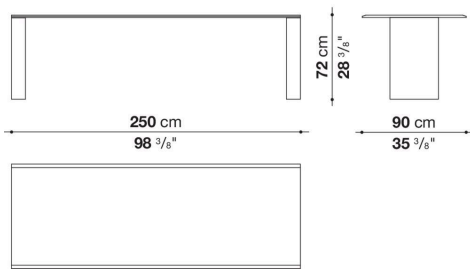

Technical drawings

TSE250_M