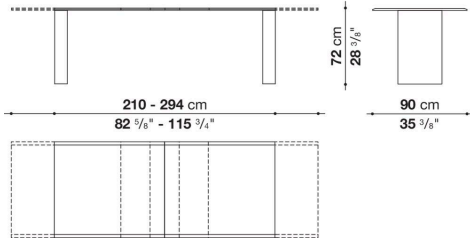

Technical drawings

TSE210A