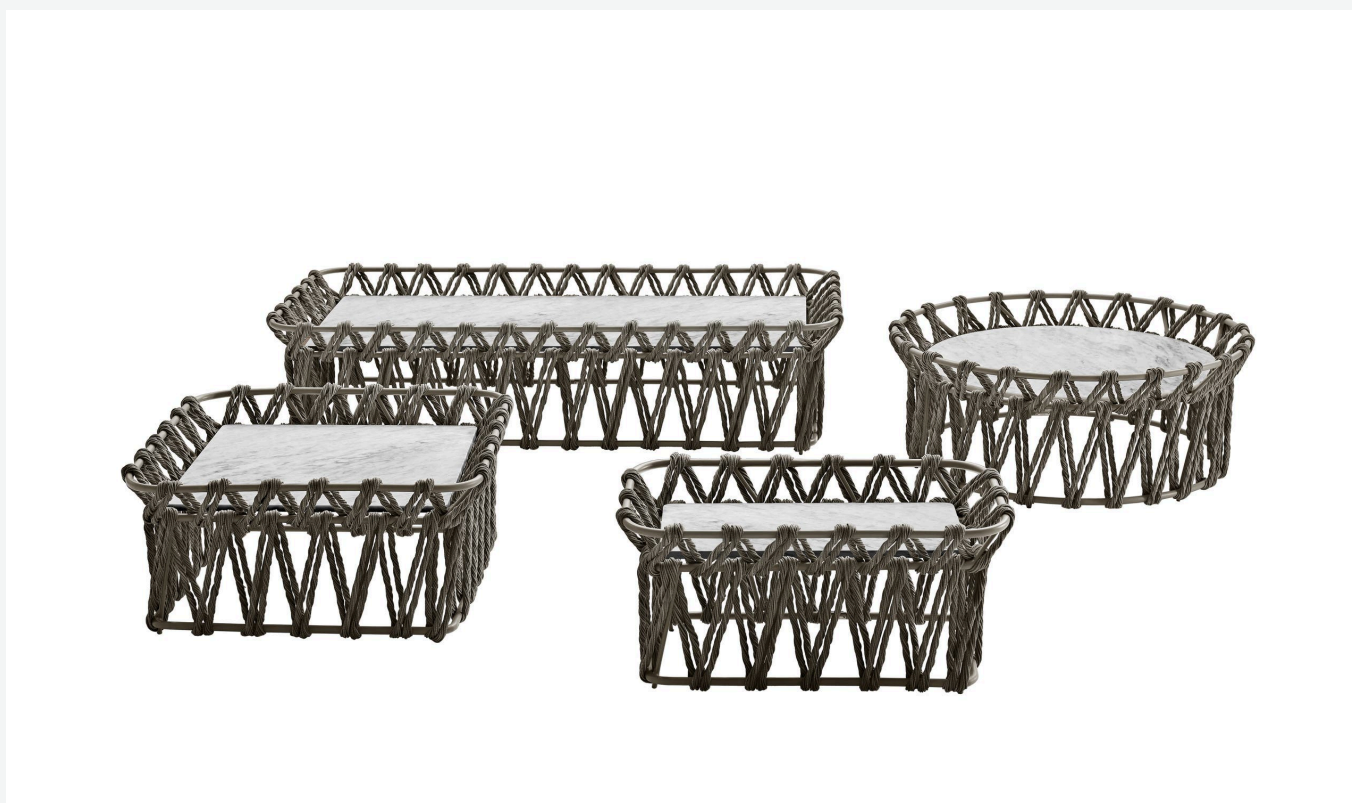

## Description

---

The Butterfly small tables for outdoor use, forming part of the outdoor seating system of the same name, stand out for their large weave pattern, made of twisted polyethylene fibres that wrap around the frame. Ideal for a variety of settings, such as hotels and yachts, they come in various shapes and sizes: round, square and rectangular.

**Ferrules**

thermoplastic material

**Waterproof cover cloth**

PES fabric coated on one side in PU