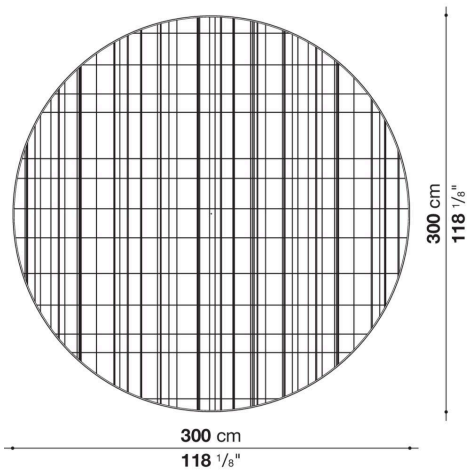

Piet

COMPLEMENTI

2021

B&B Italia Cr&S

Description

The Piet carpets collection, designed with a clear inspiration to Mondrian artworks, reach the harmony through the balance of important lines, colours and surfaces. Next to the three rectangular dimensions, the new round and oval shapes are added. Piet is realized with 100% polypropylene thread with important permeability and breathability features that make this product perfect for an outdoor location.

Technical information

Material

100% polypropylene

Technical drawings

TPI300R

TPI250VL

TPI200

TPI250